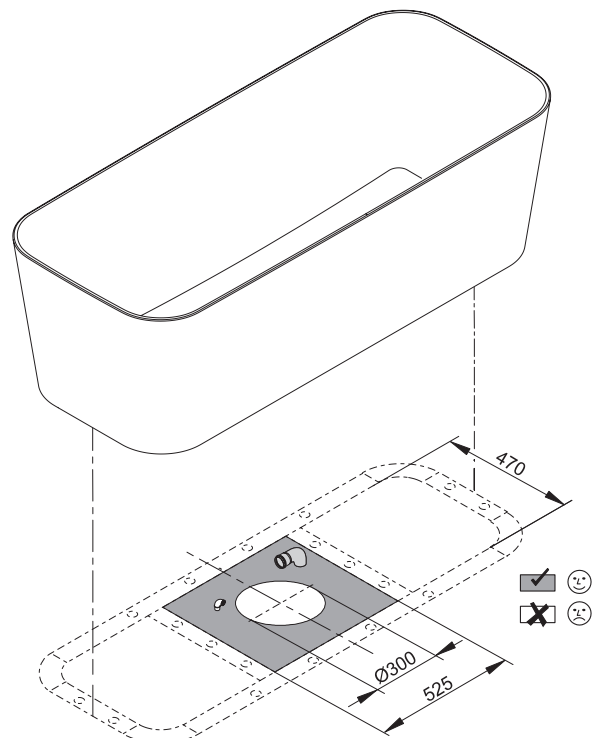

BETTEART

Design: Tesseraux + Partner

Adequate position to connect the drainage

dimension
180 x 75 x 42 cm

article no. 3480 CFXXK
volume** 248 litre