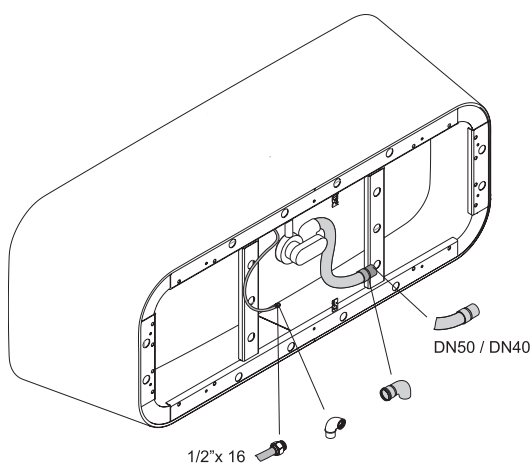

BETTEART

Design: Tesseraux + Partner

Adequate position to connect the drainage

dimension
180 x 75 x 42 cm

article no. 3480 CFXXK
volume** 248 litre