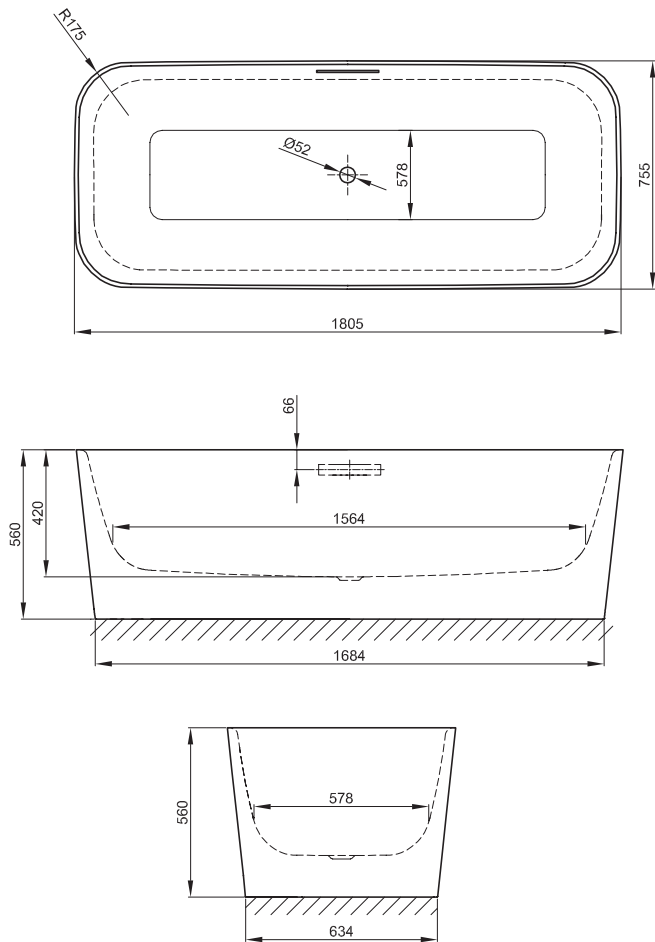

BETTEART

Design: Tesseraux + Partner

Adequate position to connect the drainage

dimension
180 x 75 x 42 cm

article no. 3480 CFXXK
volume** 248 litre