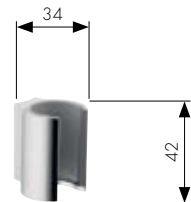

42
43

Thermostat/Valve

- 1 Highflow thermostat for concealed installation 12 x 12
Product no. 12712000
Basic set for Highflow thermostat for concealed installation 12 x 12 (not shown)
Product no. 10754180
- 2 Shut-off valve for concealed installation
Product no. 12771000
Basic set for shut-off valve
Product no. 10971180
for free installation with spindle **Product no. 15973180**
ceramic seal **Product no. 15974180**
with spindle **Product no. 15970180**