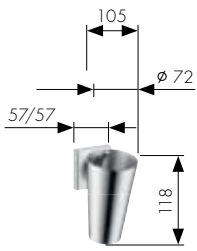

1

2

3

4

5

6

7

44
45

Accessories

- 1 Toothbrush tumbler
  Product no. 42734000
- 2 Soap dish
  Product no. 42733000
- 3 Grab rail
  Product no. 42730000
  Bath towel rail 600 mm
  Product no. 42706000
  Bath towel rail 800 mm
  Product no. 42708000

- 4 Towel holder
  Product no. 42720000
- 5 Towel hook
  Product no. 42737000
- 6 Roll holder
  Product no. 42736000
- 7 WC brush holder
  (wall-mounted)
  Product no. 42735000