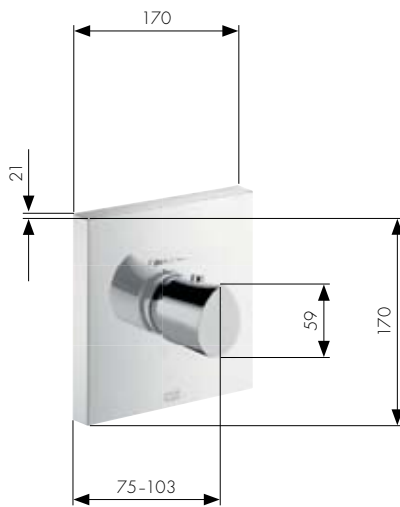

Axor Starck Organic thermostat/valve

4

5