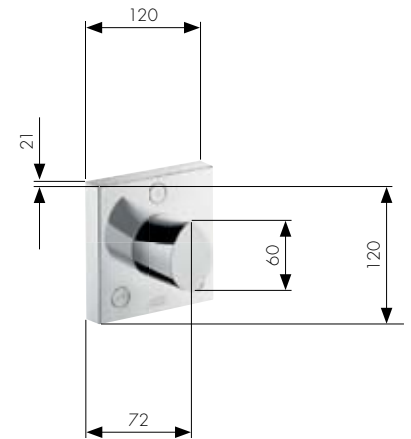

Axor Starck Organic thermostat/valve

1

2

3

Axor Starck Organic shower/support

4

5

6

42
43

Thermostat/Valve

- 1 Highflow thermostat for concealed installation 12 x 12
  Product no. 12712000
  Basic set for Highflow thermostat for concealed installation 12 x 12 (not shown)
  Product no. 10754180
- 2 Shut-off valve for concealed installation
  Product no. 12771000
  Basic set for shut-off valve
  Product no. 10971180
  for free installation with spindle **Product no. 15973180**
  ceramic seal **Product no. 15974180**
  with spindle **Product no. 15970180**

- 3 Trio®/Quattro® shut-off and diverter valve for concealed installation 12 x 12
  Product no. 12731000
  Basic set Trio® **Product no. 15981180**
  Basic set Quattro® **Product no. 15930180**

Shower/Support

- 4 Baton hand shower 2jet
  Product no. 28532000
  Baton hand shower 1jet (not shown)
  Product no. 10531000
- 5 Shower set 2jet
  Product no. 27980000
  Shower set 1jet (not shown)
  Product no. 27983000
  Wall bar set (not shown)
  Product no. 27830000
- 6 Porter unit
  Product no. 27515000