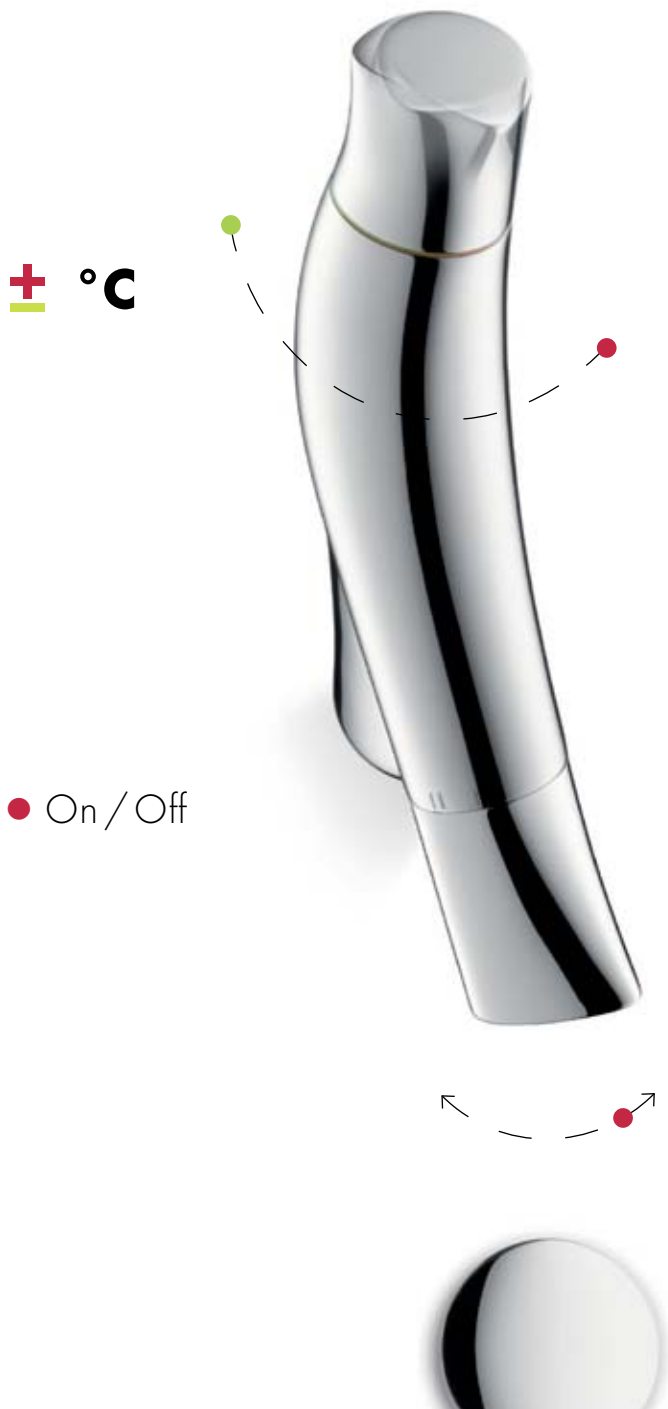

The innovative operating concept enables us to more consciously *experience* the *sustainable* use of the vital element of water. The **water volume** and **temperature** are separately controlled.

The newly designed two handle mixer from Axor Starck Organic is the next step in the evolution of mixer operation - away from the classic single lever mixers, with which the temperature and water volume are always simultaneously controlled. The mixer not only consumes water economically but also moves ergonomically: the temperature control is positioned at the top of the mixer while the regularly used handle for controlling the water volume is practically positioned at the lower end of the mixer on the spout.

Advantages of separate operation:

Temperature control

- Pre-adjustment to the personally preferred temperature or energy-saving cold setting
- Harmonious appearance in all positions
- Pre-adjustment prevents droplets and dirt marks - the handle rarely needs to be touched
- New, clear hot/cold markings:
  cold water = green (energy-saving);
  hot water = orange

Water volume control

- Greater cleanliness and convenience thanks to direct operation on the spout
- Normal position at 3.5 l/min: highest level of functionality with a sensation of a high water volume while actually saving water
- Booster position for increasing the flow rate to 5 l/min
- Gradual water volume control with snap-in positions at 3.5 l/min (normal) and 5 l/min (booster)