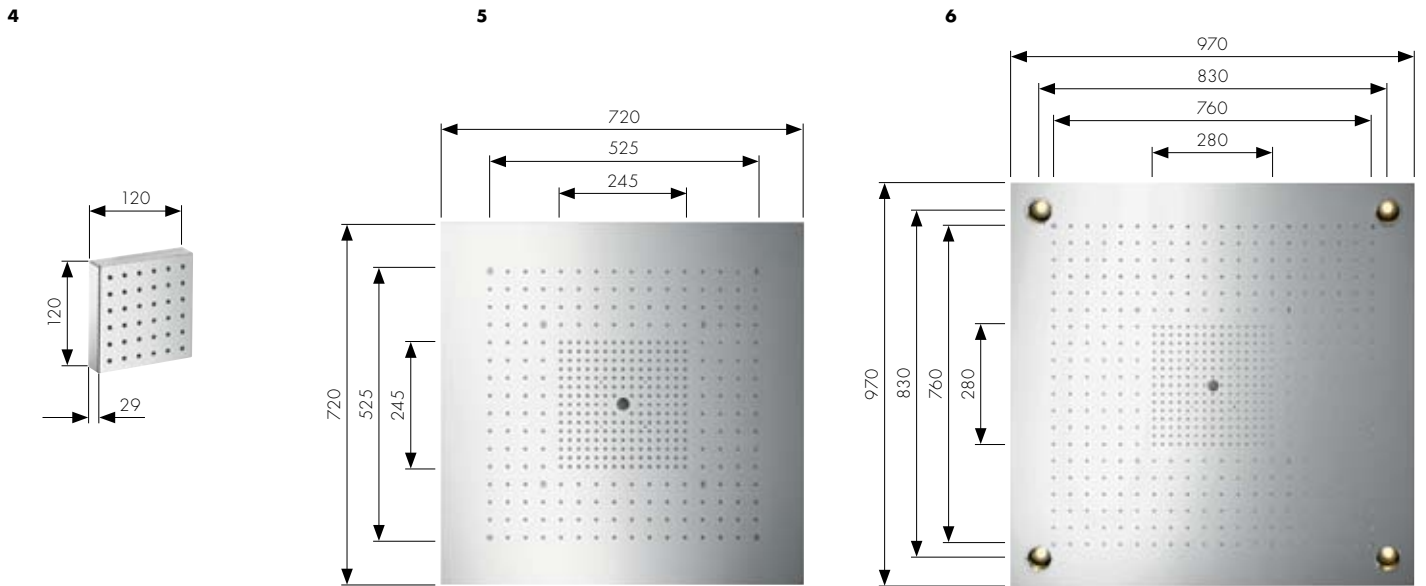

Showers

- 1 Overhead shower 24 x 24 with shower arm
  Product no. 10925000
  Basic set for overhead shower 24 x 24 with shower arm (not shown)
  Product no. 10921180
- 2 Overhead shower 24 x 24 flush with ceiling
  Product no. 10924000
- 3 Overhead shower 24 x 24 with ceiling connector
  Product no. 10929000
  Basic set for overhead shower 24 x 24 with shower arm (not shown)
  Product no. 10921180
- 4 Shower module 12 x 12
  Product no. 28491000
  Basic set for shower module 12 x 12
  Product no. 28486180
- 5 ShowerHeaven 72 x 72 without light
  Product no. 10625800*
  ShowerHeaven 72 x 72 with light (not shown)
  Product no. 10627800*
- 6 ShowerHeaven 97 x 97 with light
  Product no. 10623800*
  ShowerHeaven 97 x 97 without light (not shown)
  Product no. 10621800*

*Finish: stainless steel polished (-800)