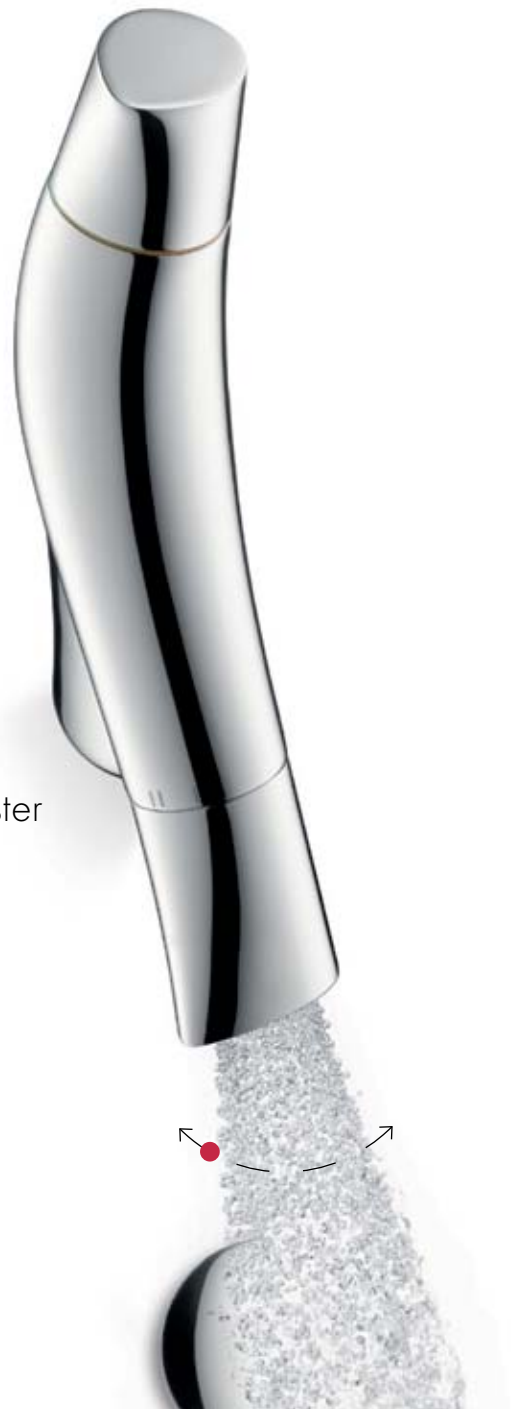

▶▶ Booster
5 l/min