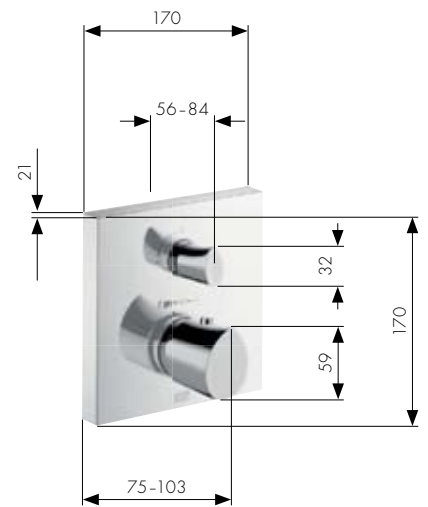

Shower

- 1 Thermostatic shower mixer for exposed fitting
  Product no. 12602000
- 2 Single lever shower mixer for concealed installation
  Product no. 12605000
  iBox® universal basic set (not shown)
  Product no. 01800180
- 3 Porter unit
  Product no. 12626000

Thermostat/Valve

- 4 Thermostat for concealed installation
  Product no. 12710000
  Highflow thermostat for concealed installation (not shown)
  Product no. 12711000
  iBox® universal basic set (not shown)
  Product no. 01800180
- 5 Thermostat with shut-off valve for concealed installation
  Product no. 12715000
  iBox® universal basic set (not shown)
  Product no. 01800180
- 6 Thermostat with shut-off and diverter valve for concealed installation
  Product no. 12716000
  iBox® universal basic set (not shown)
  Product no. 01800180