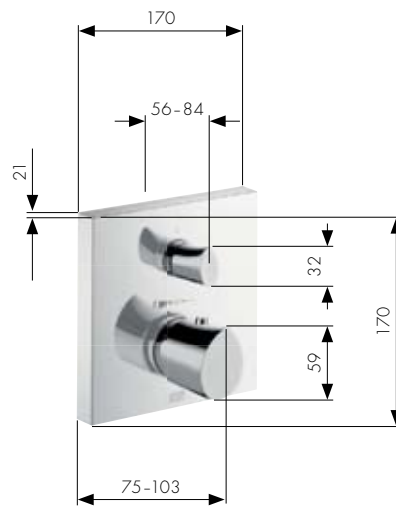

Axor Starck Organic shower

1

2

3

Axor Starck Organic thermostat/valve

4

5

6

Shower

- 1 Thermostatic shower mixer for exposed fitting
  Product no. 12602000
- 2 Single lever shower mixer for concealed installation
  Product no. 12605000
  iBox® universal basic set (not shown)
  Product no. 01800180
- 3 Porter unit
  Product no. 12626000

Thermostat/Valve

- 4 Thermostat for concealed installation
  Product no. 12710000
  Highflow thermostat for concealed installation (not shown)
  Product no. 12711000
  iBox® universal basic set (not shown)
  Product no. 01800180
- 5 Thermostat with shut-off valve for concealed installation
  Product no. 12715000
  iBox® universal basic set (not shown)
  Product no. 01800180
- 6 Thermostat with shut-off and diverter valve for concealed installation
  Product no. 12716000
  iBox® universal basic set (not shown)
  Product no. 01800180