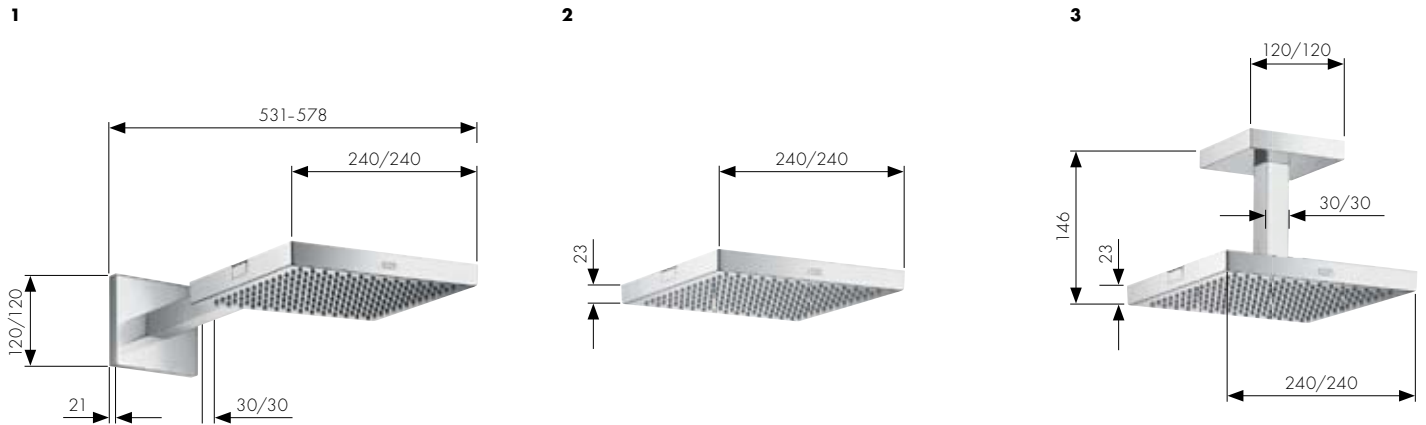

Showers

- 1 Overhead shower 24 x 24 with shower arm
  Product no. 10925000
  Basic set for overhead shower 24 x 24 with shower arm (not shown)
  Product no. 10921180
- 2 Overhead shower 24 x 24 flush with ceiling
  Product no. 10924000
- 3 Overhead shower 24 x 24 with ceiling connector
  Product no. 10929000
  Basic set for overhead shower 24 x 24 with shower arm (not shown)
  Product no. 10921180
- 4 Shower module 12 x 12
  Product no. 28491000
  Basic set for shower module 12 x 12
  Product no. 28486180
- 5 ShowerHeaven 72 x 72 without light
  Product no. 10625800*
  ShowerHeaven 72 x 72 with light (not shown)
  Product no. 10627800*
- 6 ShowerHeaven 97 x 97 with light
  Product no. 10623800*
  ShowerHeaven 97 x 97 without light (not shown)
  Product no. 10621800*

*Finish: stainless steel polished (-800)