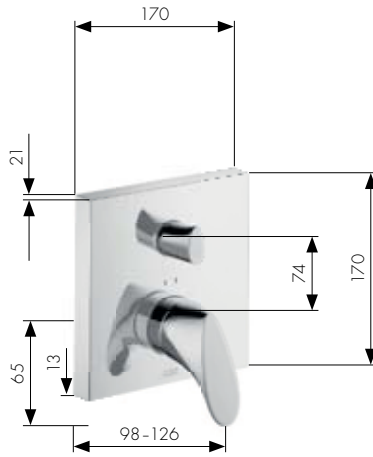

1

2

3

4

5

Bath

1 Thermostatic bath mixer for exposed fitting
Product no. 12410000

2 Single lever bath mixer for concealed installation
Product no. 12415000
Single lever bath mixer for concealed installation with Safety function (not shown)
Product no. 12416000
iBox® universal basic set (not shown)
Product no. 01800180

3 Bath spout
Product no. 12417000

4 4-hole rim-mounted thermostatic bath mixer
Product no. 12425000
Basic set for 4-hole rim-mounted thermostatic bath mixer (not shown)
Product no. 15460180
4-hole tile-mounted thermostatic bath mixer (not shown)
Product no. 12426000
Basic set for 4-hole tile-mounted thermostatic bath mixer (not shown)
Product no. 15465180

5 2-hole rim-mounted thermostatic bath mixer
Product no. 12422000
Basic set for 2-hole rim-mounted thermostatic bath mixer (not shown)
Product no. 13550180