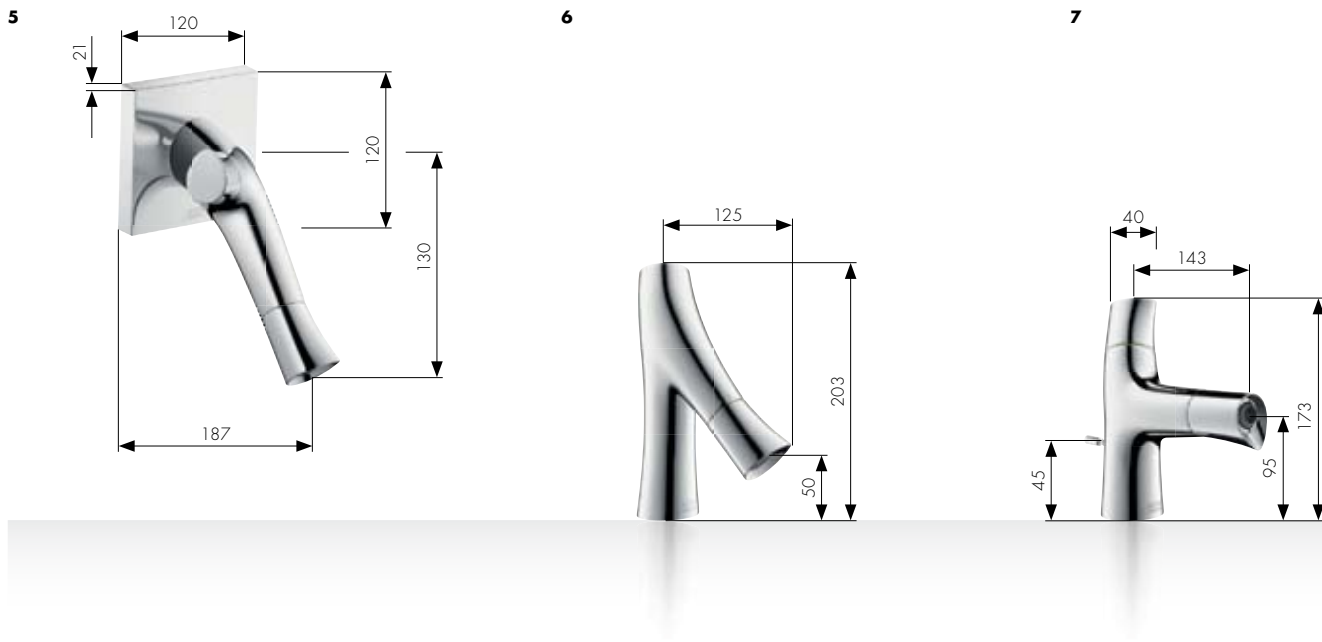

Basin

- 1 Twin-handle basin mixer 280
  Product no. 12010000
  Twin-handle basin mixer 280
  without pull rod (not shown)
  Product no. 12011000
- 2 Twin-handle basin mixer 365
  without pull rod, for wash bowls
  Product no. 12012000
- 3 Twin-handle basin mixer 435
  without pull rod, for wash bowls
  Product no. 12013000

Bidet

- 4 Twin-handle basin mixer 240
  for small basins
  Product no. 12014000
- 5 Twin-handle basin mixer,
  for wall mounting
  Product no. 12015000
  Basic set (not shown)
  Product no. 10902180
- 6 Pillar Tap
  Product no. 12110000
- 7 Twin-handle bidet mixer
  Product no. 12210000