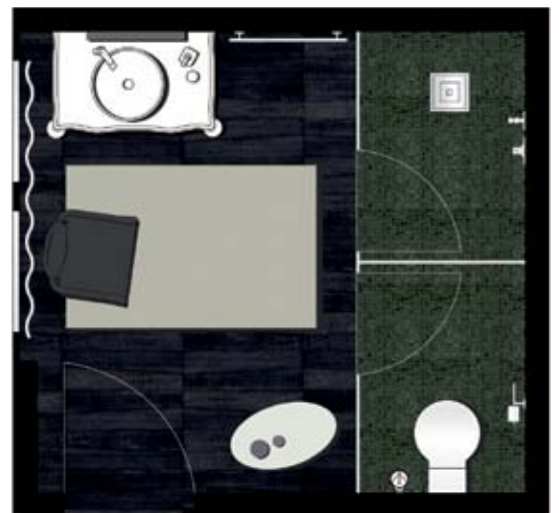

▲ **12 m²**

A higher quality of living in the bathroom can be achieved by dividing the feel-good and the functional areas: the toilet and the shower are both separated by a sliding glass door, which makes the small room appear larger. The shower mixers are positioned so that they can be operated without getting wet and the water temperature can be altered before stepping into the shower.