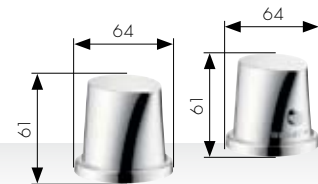

1

2

3

4

5

Bath

1 Thermostatic bath mixer for exposed fitting
Product no. 12410000

2 Single lever bath mixer for concealed installation
Product no. 12415000
Single lever bath mixer for concealed installation with Safety function (not shown)
Product no. 12416000
iBox® universal basic set (not shown)
Product no. 01800180