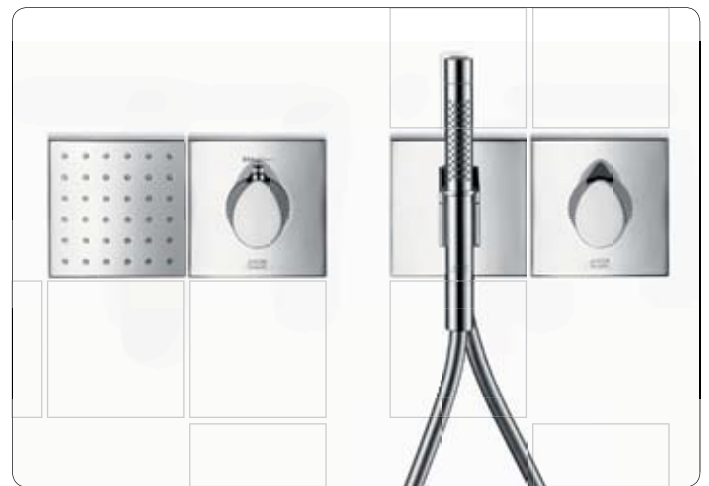

▼ **Filter screen for angle valves**

Small filter screens catch dirt particles from the pipelines and extend your mixer's service life. The filter screens should be regularly cleaned to prevent blockages.