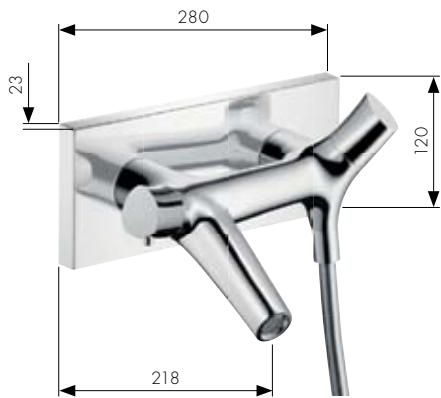

1

2

3

4

5

Bath

1 Thermostatic bath mixer for exposed fitting
Product no. 12410000

2 Single lever bath mixer for concealed installation
Product no. 12415000
Single lever bath mixer for concealed installation with Safety function (not shown)
Product no. 12416000
iBox® universal basic set (not shown)
Product no. 01800180

3 Bath spout
Product no. 12417000

4 4-hole rim-mounted thermostatic bath mixer
Product no. 12425000
Basic set for 4-hole rim-mounted thermostatic bath mixer (not shown)
Product no. 15460180
4-hole tile-mounted thermostatic bath mixer (not shown)
Product no. 12426000
Basic set for 4-hole tile-mounted thermostatic bath mixer (not shown)
Product no. 15465180

5 2-hole rim-mounted thermostatic bath mixer
Product no. 12422000
Basic set for 2-hole rim-mounted thermostatic bath mixer (not shown)
Product no. 13550180