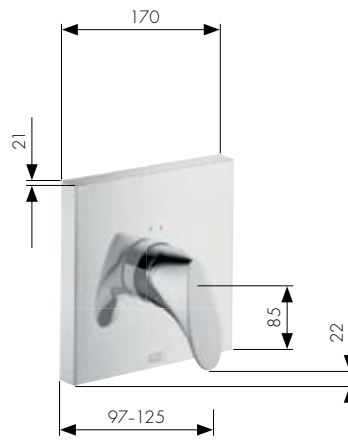

Axor Starck Organic shower

1

2

3

Axor Starck Organic thermostat/valve

4

5

6

Shower

- 1 Thermostatic shower mixer for exposed fitting
  Product no. 12602000
- 2 Single lever shower mixer for concealed installation
  Product no. 12605000
  iBox® universal basic set (not shown)
  Product no. 01800180
- 3 Porter unit
  Product no. 12626000

Thermostat/Valve

- 4 Thermostat for concealed installation
  Product no. 12710000
  Highflow thermostat for concealed installation (not shown)
  Product no. 12711000
  iBox® universal basic set (not shown)
  Product no. 01800180
- 5 Thermostat with shut-off valve for concealed installation
  Product no. 12715000
  iBox® universal basic set (not shown)
  Product no. 01800180
- 6 Thermostat with shut-off and diverter valve for concealed installation
  Product no. 12716000
  iBox® universal basic set (not shown)
  Product no. 01800180