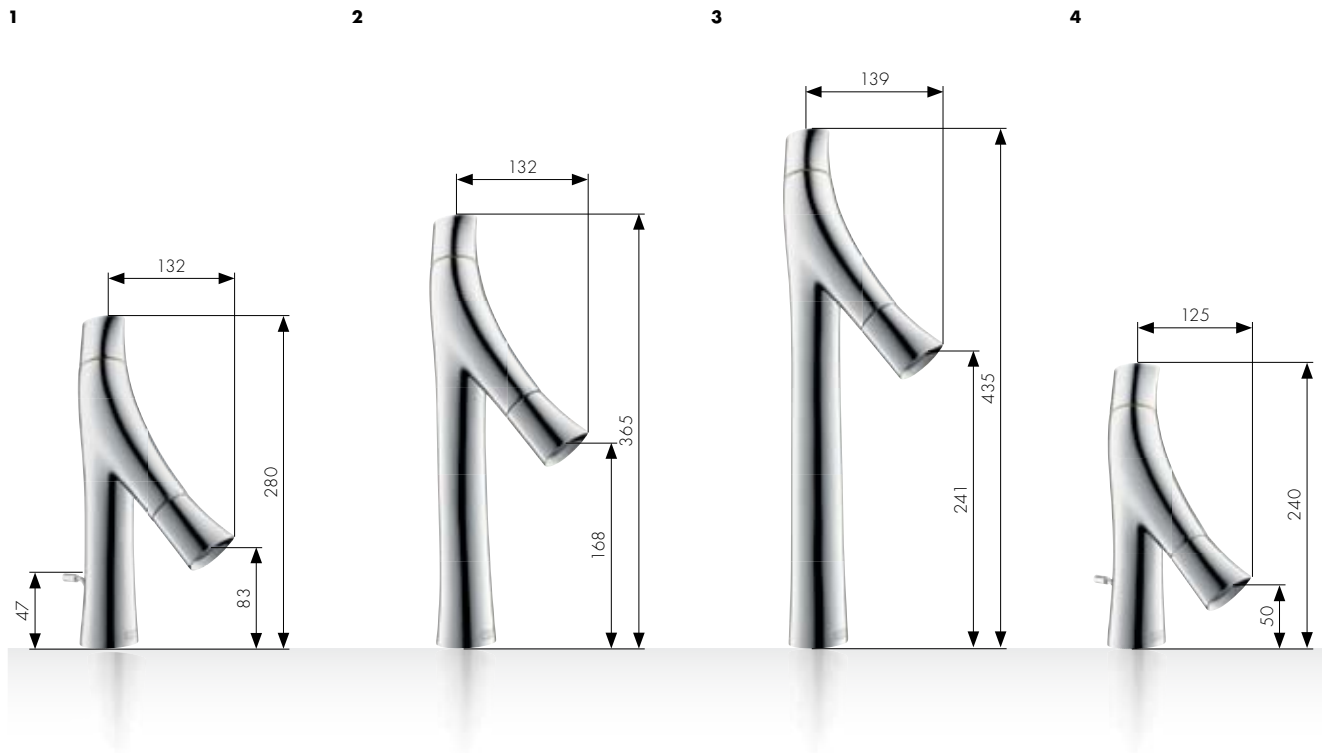

Axor Starck Organic **bidet**