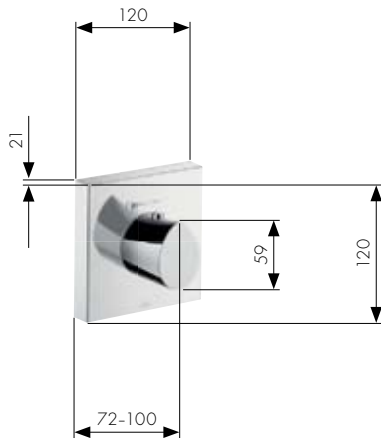

Axor Starck Organic thermostat/valve

1

2