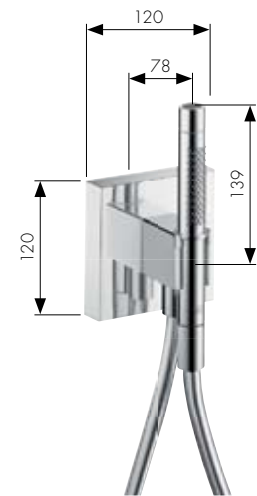

5 2-hole rim-mounted thermostatic bath mixer
Product no. 12422000
Basic set for 2-hole rim-mounted thermostatic bath mixer (not shown)
Product no. 13550180

Axor Starck Organic shower

1

2

3

Axor Starck Organic thermostat/valve