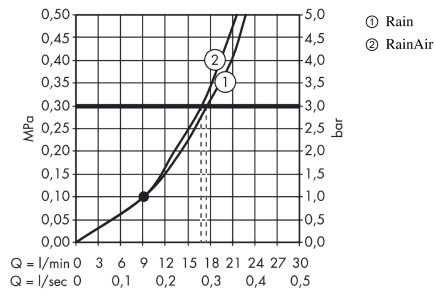

Raindance Select S
Overhead shower 240 2jet with shower arm
Surfaces: **Chrome** Article Number: **26466000**

Flowchart

The consumption was measured in combination with the appropriate fittings (thermostat/mixer/in-wall valve) to reflect actual application in practice.