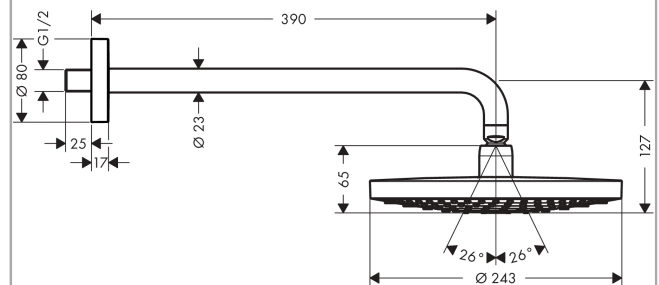

Scale drawing