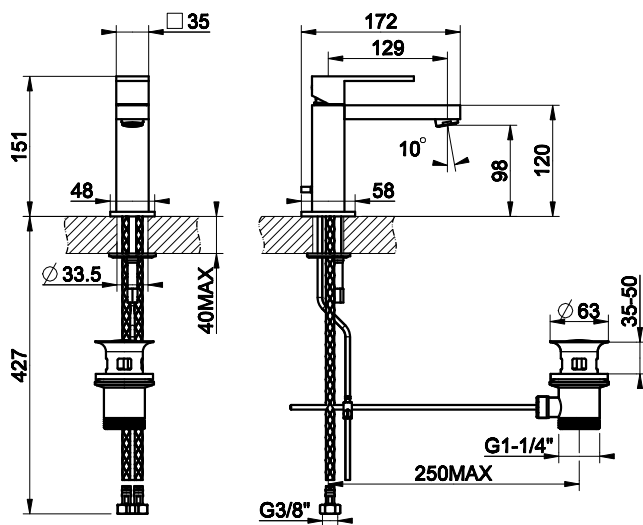

# 20001 RETTANGOLO

# GESSI®

Basin mixer with 1 1/4" pop-up waste and flexible hoses with 3/8" connections.

## Technical features

- Ø25mm Cartridge
- Connection to supply net with flexible hoses 3/8" G F
- Article supplied with pop – up waste and draw rod
- Flow rate 10,2 l/min at 3 bar